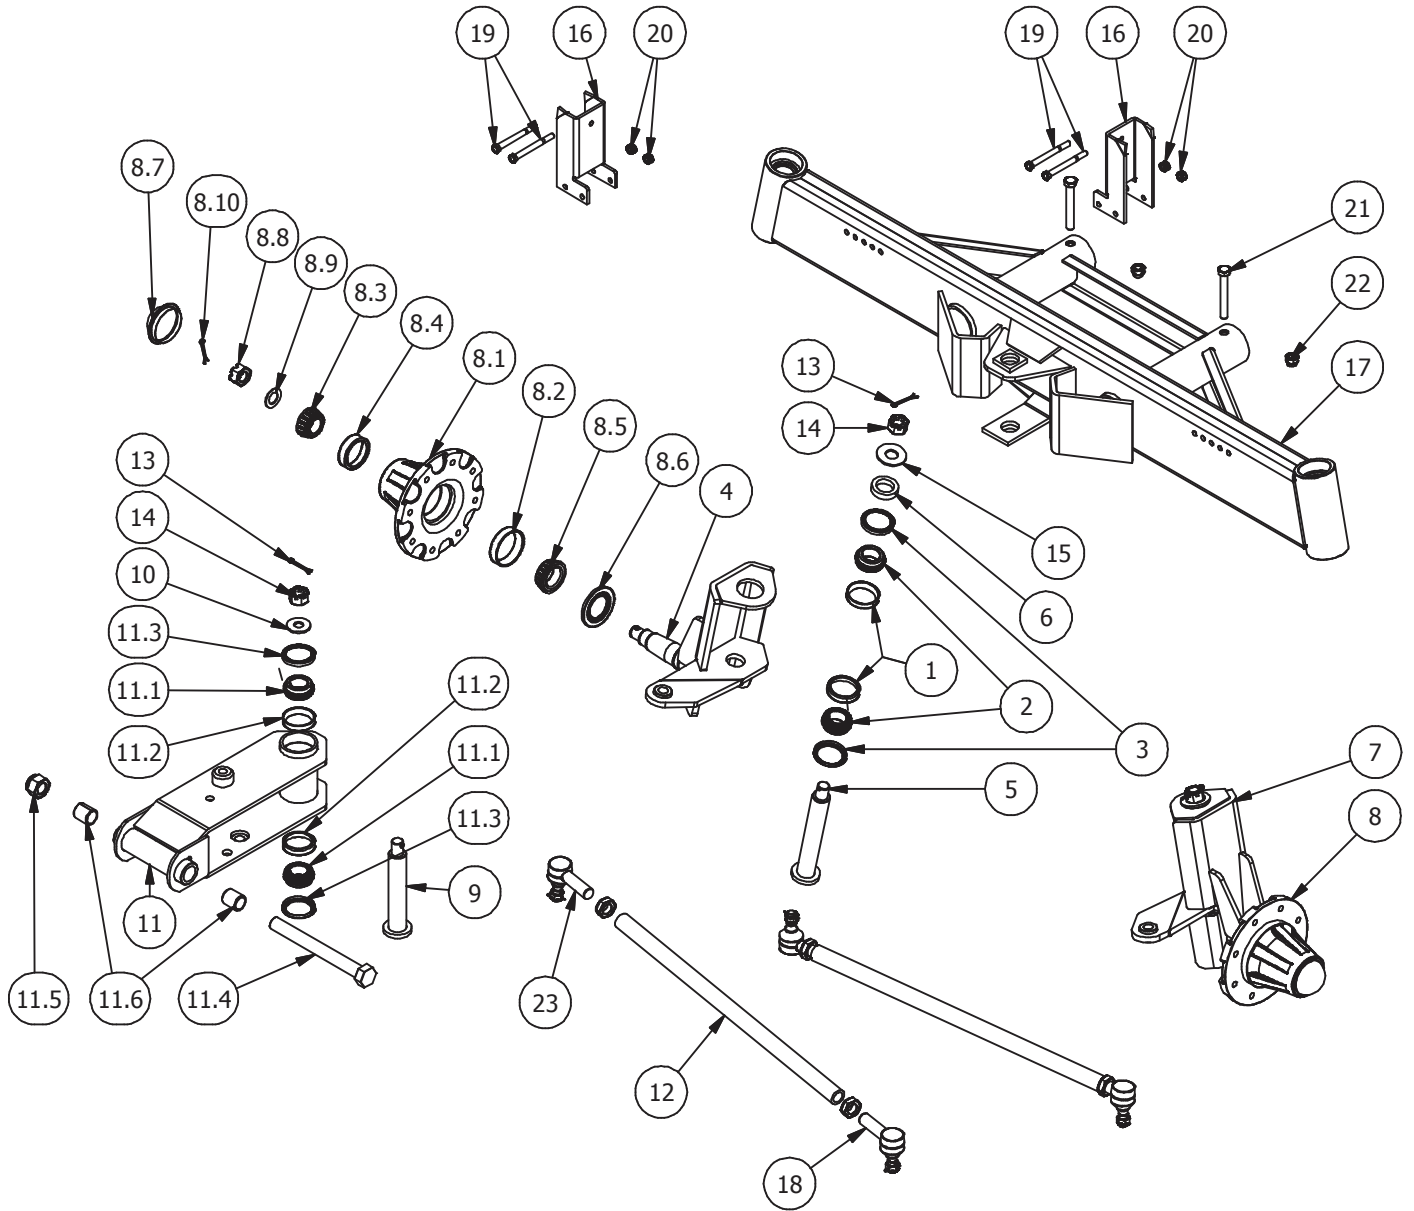

MODEL 205 Front Axle

2006/2007/2008/2009/2010
MODEL 205 Front Axle

Complete 205 Front Axle Parts List			
ITEM	QTY	Part Number	DESCRIPTION
1	4	11-1009	Cup (13620)
2	4	11-1010	Cone (13686)
3	4	11-1011	Seal (CR20952)
4	1	11-1550	Front Spindle Assembly (Right)
5	2	22-1552	Spindle Pin Assembly
6	2	22-1529	Spacer Bushing (1.5" ID x 2.25" OD x .5")
7	1	11-1551	Front Spindle Assembly (Left)
8	2	33-1091	6500 Hub Ass.
8.1	1	11-1090	6500 Hub
8.2	1	11-1075	[Cup(25520)]
8.3	1	11-1077	[Cone(25877)]
8.4	1	11-1076	[Cup(25821)]
8.5	1	11-1074	[Cone(25590)]
8.6	1	11-1073	[Seal(CR20148)]
8.7	1	11-1078	Dust Cap (D-6000)
8.8	1	11-1051	1" Slotted Hex Nut (1-14)
8.9	1	11-1050	1" Washer (1-0)
8.10	1	11-1016	3/16 x 2 Cotter Pin
9	1	22-1055	Timkin Bolt
10	1	11-1014	3/4 Washer A
11	1	22-1397	205 Tongue Bracket Assembly
11.1	2	11-1010	Cone (13686)
11.2	2	11-1009	Cup (13620)
11.3	2	11-1011	Seal (CR20952)
11.4	1	11-1059	1-1/8 x 10-3/8 Bolt Gr.2
11.5	1	11-1060	1-1/8 Lock Nut
11.6	2	11-1054	Bushing(1-3/8 x 1-1/8 x 1-1/2)
12	2	22-1394	205 Tie Rod (30")
13	3	11-1016	3/16 x 2 Cotter Pin
14	3	11-1081	1" Heavy Hex Slotted Nut
15	2	11-1376	1" Washer
16	2	22-1022	Stake Post
17	1	22-1636	Front Axle Assembly
18	2	11-1103	ES176XHD Rod End R Thread
19	4	11-1023	7/16 x 4 1/2 Bolt & Nut
20	4	11-1635	7/16" Nut
21	2	11-1025	5/8 x 4 1/2 Hex Bolt & Locknut
22	2	11-1026	5/8 Lock Nut
23	2	11-1104	ES176XHD Rod End L Thread

Complete 205 Rear Axle Parts List

ITEM	QTY	Part Number	DESCRIPTION
1	1	22-1088	Rear Axle Assembly
2	2	33-1091	6500 Hub Ass.
2.1	1	11-1090	6500 Hub
2.2	1	11-1075	[Cup(25520)]
2.3	1	11-1077	[Cone(25877)]
2.4	1	11-1076	[Cup(25821)]
2.5	1	11-1074	[Cone(25590)]
2.6	1	11-1073	[Seal(CR20148)]
2.7	1	11-1078	Dust Cap (D-6000)
2.8	1	11-1051	1" Slotted Hex Nut (1-14)
2.9	1	11-1050	1" Washer (1-0)
2.10	1	11-1016	3/16 x 2 Cotter Pin
3	2	22-1022	Stake Post
4	2	22-1024	Retainer Ring
5	2	11-1025	5/8 x 4 1/2 Hex Bolt & Locknut
6	2	11-1026	5/8 Lock Nut
7	4	11-1023	7/16 x 4 1/2 Bolt & Nut
8	4	11-1635	7/16" Nut