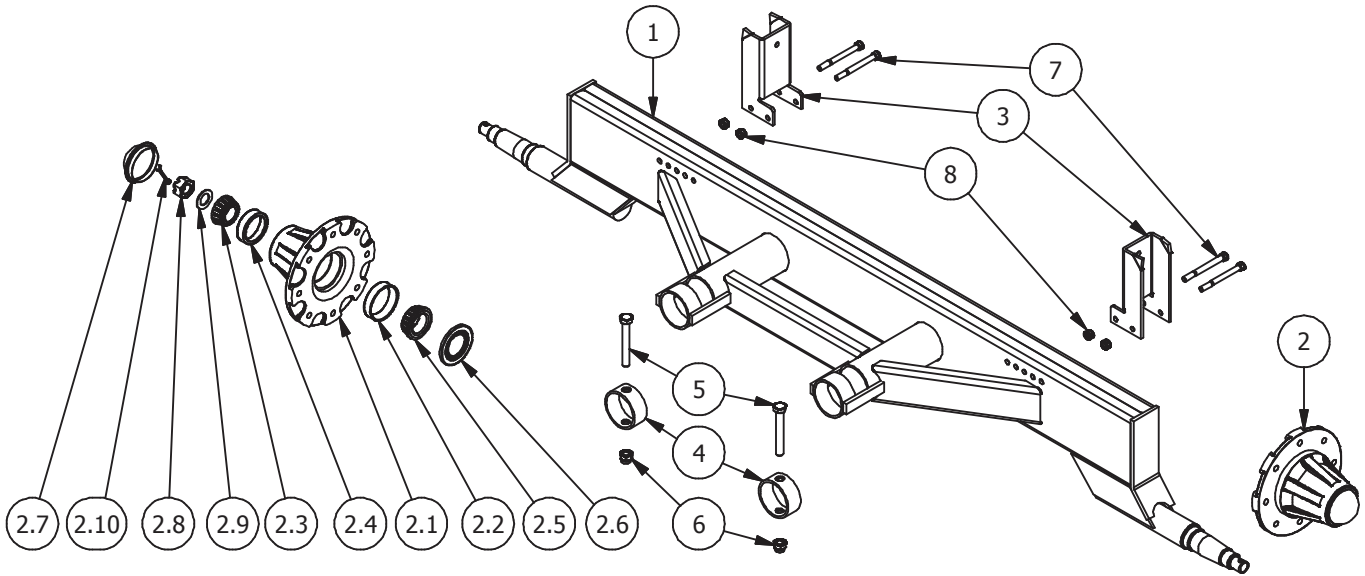

MODEL 205 Front Axle

2006/2007/2008/2009/2010
MODEL 205 Front Axle

Complete 205 Front Axle Parts List			
ITEM	QTY	Part Number	DESCRIPTION
1	4	11-1009	Cup (13620)
2	4	11-1010	Cone (13686)
3	4	11-1011	Seal (CR20952)
4	1	11-1550	Front Spindle Assembly (Right)
5	2	22-1552	Spindle Pin Assembly
6	2	22-1529	Spacer Bushing (1.5" ID x 2.25" OD x .5")
7	1	11-1551	Front Spindle Assembly (Left)
8	2	33-1091	6500 Hub Ass.
8.1	1	11-1090	6500 Hub
8.2	1	11-1075	[Cup(25520)]
8.3	1	11-1077	[Cone(25877)]
8.4	1	11-1076	[Cup(25821)]
8.5	1	11-1074	[Cone(25590)]
8.6	1	11-1073	[Seal(CR20148)]
8.7	1	11-1078	Dust Cap (D-6000)
8.8	1	11-1051	1" Slotted Hex Nut (1-14)
8.9	1	11-1050	1" Washer (1-0)
8.10	1	11-1016	3/16 x 2 Cotter Pin
9	1	22-1055	Timkin Bolt
10	1	11-1014	3/4 Washer A
11	1	22-1397	205 Tongue Bracket Assembly
11.1	2	11-1010	Cone (13686)
11.2	2	11-1009	Cup (13620)
11.3	2	11-1011	Seal (CR20952)
11.4	1	11-1059	1-1/8 x 10-3/8 Bolt Gr.2
11.5	1	11-1060	1-1/8 Lock Nut
11.6	2	11-1054	Bushing(1-3/8 x 1-1/8 x 1-1/2)
12	2	22-1394	205 Tie Rod (30")
13	3	11-1016	3/16 x 2 Cotter Pin
14	3	11-1081	1" Heavy Hex Slotted Nut
15	2	11-1376	1" Washer
16	2	22-1022	Stake Post
17	1	22-1636	Front Axle Assembly
18	2	11-1103	ES176XHD Rod End R Thread
19	4	11-1023	7/16 x 4 1/2 Bolt & Nut
20	4	11-1635	7/16" Nut
21	2	11-1025	5/8 x 4 1/2 Hex Bolt & Locknut
22	2	11-1026	5/8 Lock Nut
23	2	11-1104	ES176XHD Rod End L Thread

Complete 205 Rear Axle Parts List

ITEM	QTY	Part Number	DESCRIPTION
1	1	22-1088	Rear Axle Assembly
2	2	33-1091	6500 Hub Ass.
2.1	1	11-1090	6500 Hub
2.2	1	11-1075	[Cup(25520)]
2.3	1	11-1077	[Cone(25877)]
2.4	1	11-1076	[Cup(25821)]
2.5	1	11-1074	[Cone(25590)]
2.6	1	11-1073	[Seal(CR20148)]
2.7	1	11-1078	Dust Cap (D-6000)
2.8	1	11-1051	1" Slotted Hex Nut (1-14)
2.9	1	11-1050	1" Washer (1-0)
2.10	1	11-1016	3/16 x 2 Cotter Pin
3	2	22-1022	Stake Post
4	2	22-1024	Retainer Ring
5	2	11-1025	5/8 x 4 1/2 Hex Bolt & Locknut
6	2	11-1026	5/8 Lock Nut
7	4	11-1023	7/16 x 4 1/2 Bolt & Nut
8	4	11-1635	7/16" Nut